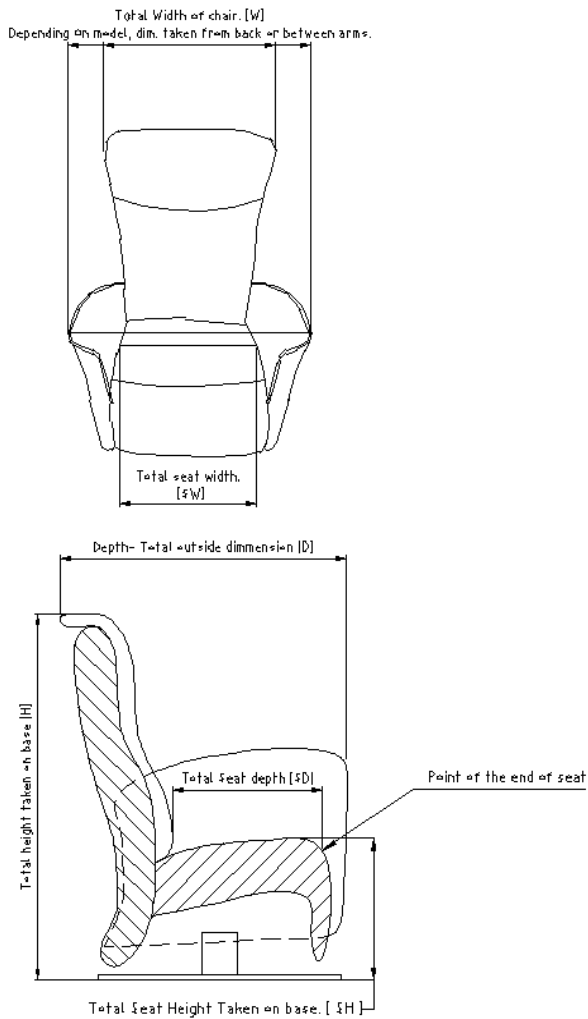

### Frame construction materials

solid wood	NO
cheapboard	YES
fiberboard	YES
plywood	YES
steal frame	YES

Colli 1

Manual	Button
Electric	Pilot

### Available functions

Manual headrest Height adj.	NO
Manual headrest angle adj.	YES
Electrical back angle adj.	YES
Automatic	YES
Manual	YES
Legget-E	NO
Legget-M	YES
Spring Gas	YES
Slide	NO
Lift-Up	YES

## MEASUREMENTS:

All measurements can be different about 2-3 cm !

Measurement on EB

Size	Width [W]	Height [H]	Depth [D]	Seat depth [SD]	Seat height [SH]	Seat Width [SW]	Lie area
	[cm]	[cm]	[cm]	[cm]	[cm]	[cm]	
6421 S	77	110	86	54	48	50	
6421 M	77	114	86	54	50	50	
6421 L	80	118	88	56	52	54	

Size	Weight netto	Weight brutto	Volume netto	Volume brutto	Bedclothes Box
	[kg]	[kg]	[m <sup>3</sup> ]	[m <sup>3</sup> ]	
6421 S	35	37,5	0,73	0,78	-
6421 M	36	38,5	0,75	0,81	
6421 L	37	39,6	0,83	0,89	