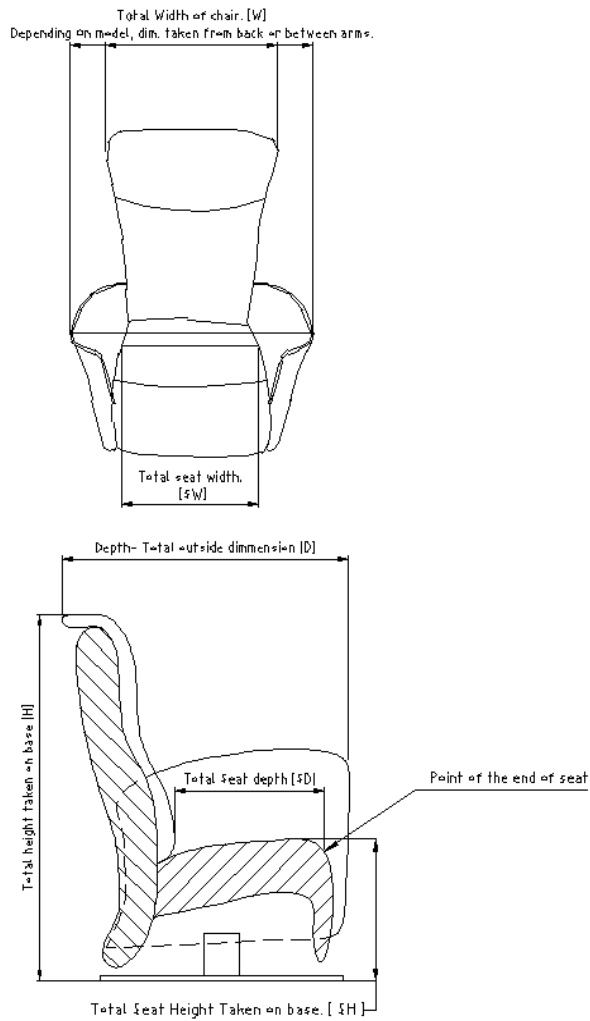

Article Card

Model 6451

Covers

Madras, Semianiline, Soleda, Anilux, Fabric

Body part		Elastic layer	
seat	Molded Foam	flat spring	NO
back	Molded Foam + HR 2808	topline spring	YES
arm	HR 3030 + VP 4070		
headrest			
footstol			

Frame construction materials

solid wood	NO
cheapboard	YES
fiberboard	NO
plywood	YES
steal frame	YES

Colli 1

Manual	Handle
Electric	Pilot

Available functions

Manual headrest Height adj.	NO
Manual headrest angle adj.	YES
Electrical back angle adj.	YES
Automatic	YES
Manual	YES
Legget-E	NO
Legget-M	YES
Spring Gas	YES
Slide	NO
Lift-Up	NO

MEASUREMENTS:

All measurements can be different about 2-3 cm !

Measurement on EB

Size	Width [W]	Height [H]	Depth [D]	Seat depth [SD]	Seat height [SH]	Seat Width [SW]	Lie area
	[cm]	[cm]	[cm]	[cm]	[cm]	[cm]	
6451 SFM	83	110	84	52	46	53	
6451 MFM	83	115	86	53	48	53	
6451 LFM	87	118	90	55	50	57	

Size	Weight netto	Weight brutto	Volume netto	Volume brutto	Bedclothes Box
	[kg]	[kg]	[m ³]	[m ³]	
6451 SFM	33	35,3	0,77	0,82	-
6451 MFM	34	36,4	0,82	0,88	
6451 LFM	35	37,5	0,92	0,99	

12.11.2019