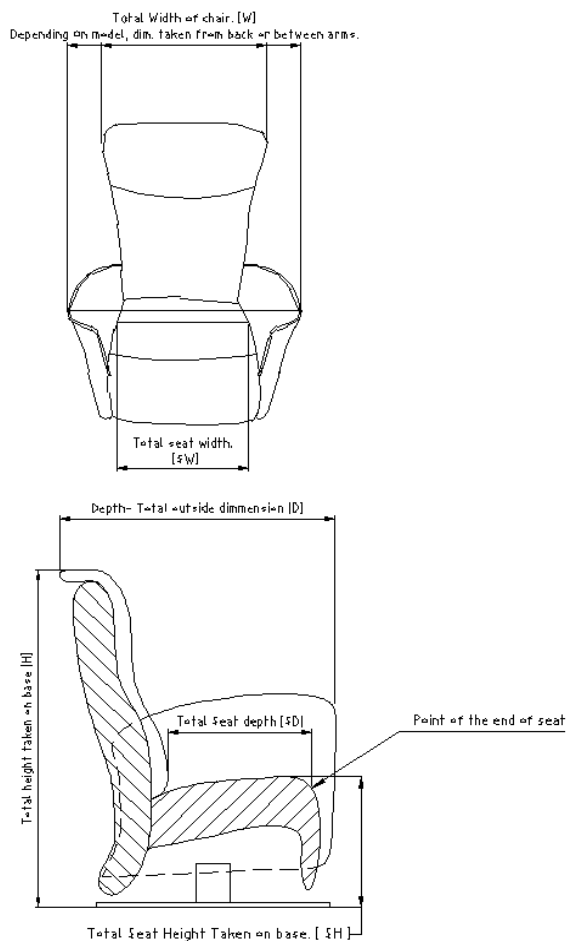

Article Card

Model

4522

Covers

Madras, Semianiline, Soleda, Anilux, Fabric

Body part	Foam	Elastic layer	
seat	HR 3038	flat spring	YES
back	Molded Foam + HR 2618	topline spring	YES
arm	VP 2542 + VP 1830		
headrest			
footstol			

Frame construction materials

solid wood	NO
cheapboard	NO
fiberboard	YES
plywood	YES
steal frame	YES

Colli 1

Manual	Button
Electric	Panel

Available functions

Manual headrest Height adj.	NO
Manual headrest angle adj.	YES
Electrical back angle adj.	YES
Automatic	YES
Manual	YES
Legget-E	YES
Legget-M	YES
Spring Gas	YES
Slide	NO
Lift-Up	NO

MEASUREMENTS:

All measurements can be different about 2-3 cm !

Legs	Size	Height [H]	Seat height	Weight of Base
		[cm]	[cm]	[kg]
Disc Base Wooden / Brushed	S	111	45	6
	M	104 / 87	48 / 48	6
	L	116	48	6
Tube Space	S	111	48	16,5
	M	116	50	16,5
	L	120	52	16,5
Elegant	S	107	44	2
	M	112	46	2
	L	116	48	2
New Trompet	S	111	46	5,5
	M	116	50	5,5
	L	120	52	5,5
Space	S	109	46	4
	M	114	48	4
	L	118	50	4
Tube Space	S	111	46	3
	M	116	50	3
	L	120	52	3

Dimension on Disc Base

Size	Width [W]	Height [H]	Depth [D]	Seat depth [SD]	Seat height [SH]	Seat Width [SW]
	[cm]	[cm]	[cm]	[cm]	[cm]	[cm]
4522 SFM / SFEL	77	107	84	51	45	50
4522 MFM / MFEL	77	112	84	51	46	50
4522 LFM / LFEL	81	116	86	53	48	53