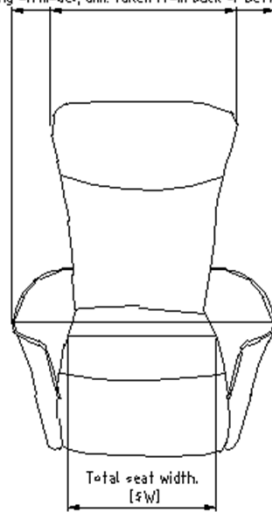

Article Card

Model 6452

Covers

Madras, Semianiline, Nature, Toledo, Fabric

Body part		Elastic layer	
seat	Cold Foam	flat spring	NO
back	Cold Foam + HR 2808	bonell spring	NO
arm	VP 2542 + VP 1830	topline spring	NO
headrest		Nosag Springs	YES
footstol			

Frame construction materials

solid wood	NO
cheapboard	YES
fiberboard	NO
plywood	YES
steal frame	YES

Colli 1

Manual	Handle
Electric	Pilot

Available functions

Manual headrest Height adj.	NO
Manual headrest angle adj.	YES
Electrical back angle adj.	YES
Automatic	YES
Manual	YES
Legget-E	NO
Legget-M	YES
Spring Gas	YES
Slide	NO
Lift-Up	NO

MEASUREMENTS:

All measurements can be different about 2-3 cm !

Total Width of chair. [W]
Depending on model, dim. taken from back or between arms.

Dimensions on Elegant

Size	Width [W]	Height [H]	Depth [D]	Seat depth [SD]	Seat height [SH]	Seat Width [SW]	Lie area
	[cm]	[cm]	[cm]	[cm]	[cm]	[cm]	[m2]
6452 S	80	112	82	52	46	52	
6452 M	80	115	86	53	48	52	
6452 L	84	119	91	55	50	56	

Size	Weight netto	Weight brutto	Volume netto	Volume brutto	Bedclothes Box
	[kg]	[kg]	[m ³]	[m ³]	[m3]
6452 S			0,73	0,79	-
6452 M			0,79	0,85	
6452 L			0,81	0,87	

2016-11-17