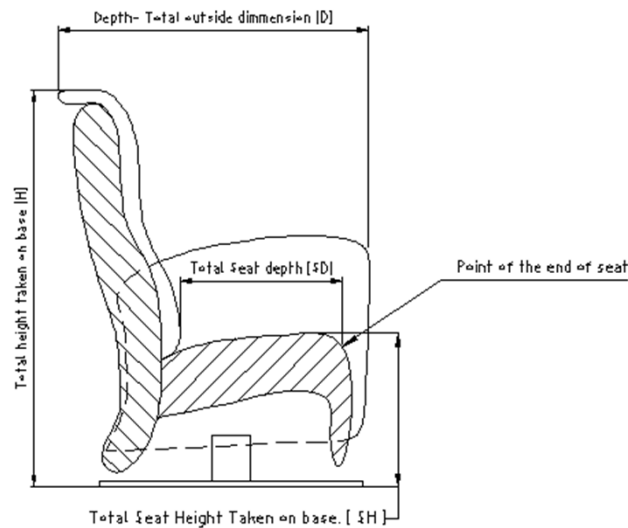

Frame construction materials

solid wood	NO
cheapboard	YES
fiberboard	NO
plywood	YES
steal frame	YES

Colli 1

Manual	Handle
Electric	Pilot

Available functions

Manual headrest Height adj.	NO
Manual headrest angle adj.	YES
Electrical back angle adj.	YES
Automatic	YES
Manual	YES
Legget-E	NO
Legget-M	YES
Spring Gas	YES
Slide	NO
Lift-Up	NO

MEASUREMENTS:

All measurements can be different about 2-3 cm !

Total Width of chair. [W]
Depending on model, dim. taken from back or between arms.

Dimensions on Elegant

Size	Width [W]	Height [H]	Depth [D]	Seat depth [SD]	Seat height [SH]	Seat Width [SW]	Lie area
	[cm]	[cm]	[cm]	[cm]	[cm]	[cm]	[m2]
6452 S	80	112	82	52	46	52	
6452 M	80	115	86	53	48	52	
6452 L	84	119	91	55	50	56	

Size	Weight netto	Weight brutto	Volume netto	Volume brutto	Bedclothes Box
	[kg]	[kg]	[m ³]	[m ³]	[m3]
6452 S			0,73	0,79	-
6452 M			0,79	0,85	
6452 L			0,81	0,87	

2016-11-17