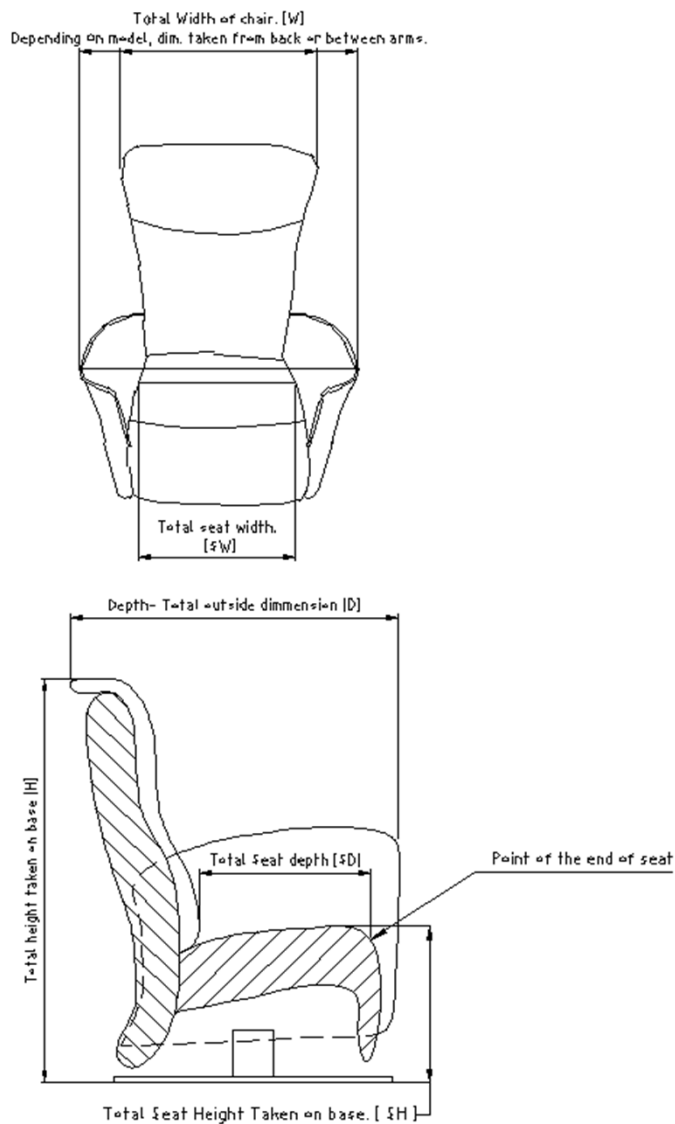

## Article Card

**Model**

4663

**Covers**

Madras, Semianiline, Soleda, Anilux, Fabric

Body part	Foam	Elastic layer	
seat	HR 3528 + VP 2542	flat spring	YES
back	HR 2618 + VP 2542	topline spring	NO
arm	VP 2542 + VP 1830 + VP 1415		
headrest			
footstol			

**Frame construction materials**

solid wood	NO
cheapboard	NO
fiberboard	YES
plywood	YES
steal frame	YES

**Available functions**

Manual headrest Height adj.	NO
Manual headrest angle adj.	YES
Electrical back angle adj.	YES
Automatic	NO
Manual	YES
Legget-E	NO
Legget-M	YES
Spring Gas	YES
Slide	NO
Lift-Up	NO

## MEASUREMENTS:

All measurements can be different about 2-3 cm !

Size	Width [W]	Height [H]	Depth [D]	Seat depth [SD]	Seat height [SH]	Seat Width [SW]	Lie area
	[cm]	[cm]	[cm]	[cm]	[cm]	[cm]	[m <sup>2</sup> ]
4663 SFM	77	104	83	52	49	44	
4663 MFM	77	107	83	52	49	44	
4663 LFM	82	114	86	55	52	49	