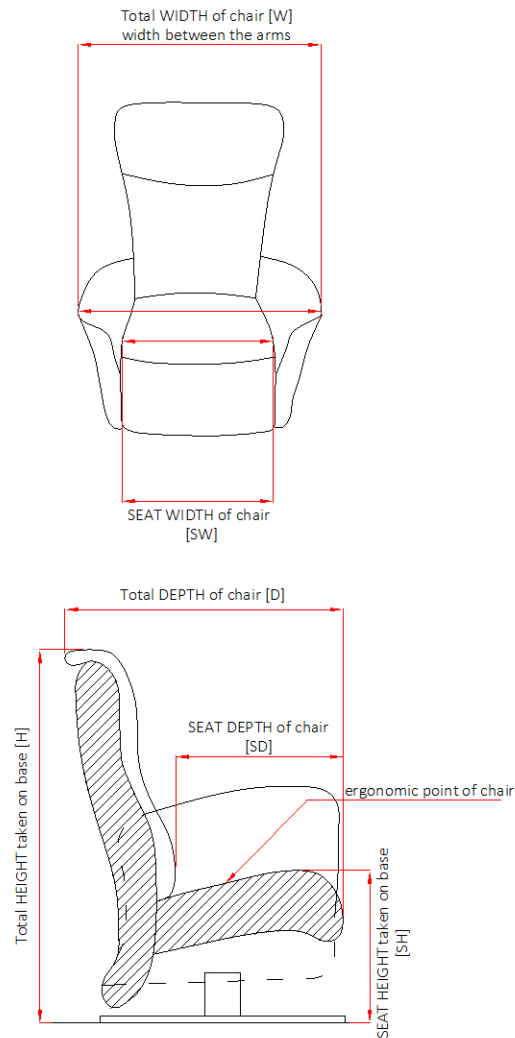

Article Card

Model

1247

Covers

Madras, Semianiline, Soleda, Anilux, Fabric

Body part	Foam	Elastic layer	
seat	HR 3532 + HR 3030	flat spring	NO
back	HR 3030	topline spring	NO
arm	HR 3030		

Frame construction materials

solid wood	NO
chipboard	NO
fiberboard	NO
plywood	NO
steel frame	YES

Available functions

Manual headrest Height adj.	NO
Manual headrest angle adj.	NO
Electrical back angle adj.	NO
Automatic	NO
Manual	NO
Legget-E	NO
Legget-M	NO
Gas Spring	NO
Slide	NO
Lift-Up	NO

Colli 1

MEASUREMENTS:

All measurements can be different about 2-3 cm !

Measurement on Tube Space - 60

Size	Width [W]	Height [H]	Depth [D]	Seat depth [SD]	Seat height [SH]	Seat Width [SW]
	[cm]	[cm]	[cm]	[cm]	[cm]	[cm]
1247 - chair	78	82	73	50	45	47
1247 coli	82	77	60			

Size	Weight netto	Weight brutto	Volume netto	Volume brutto
	[kg]	[kg]	[m ³]	[m ³]
1247	13,0	13,9	0,47	0,38

02.12.2020